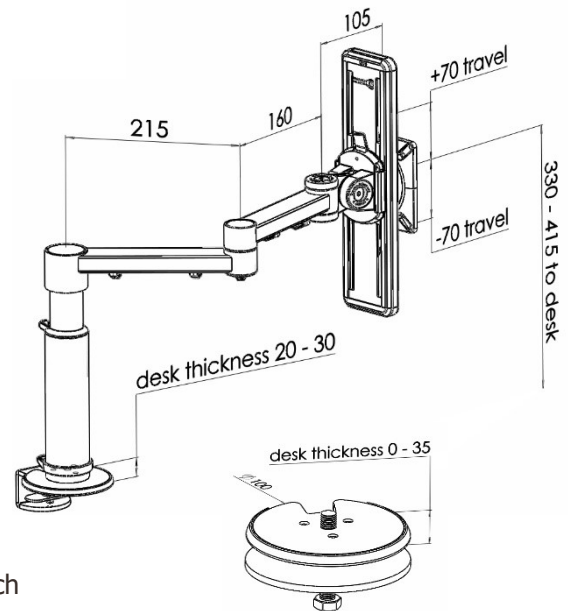

XSTREAM dual beam arm with ratchet height adjustment

Product Specification

Product code	XSTREAMCOMB04W - white
Weight capacity	10kg
Max forward extension	455mm
VESA	75mm & 100mm VESA compliant
Movement	Height adjustment, tilt, swivel, rotation and reach
Height adjustment	Max height adjustment 380mm from desk top
Fixings	Supplied with baby-c and through-desk as standard

Additional Information

Single beam arm with manual height adjustment

Additional +/- 70mm available with ratchet mechanism

Lockable quick release VESA function

Compact – folds back into a space of 40mm

Silver – XSTREAMCOMB04S - RAL code 9006